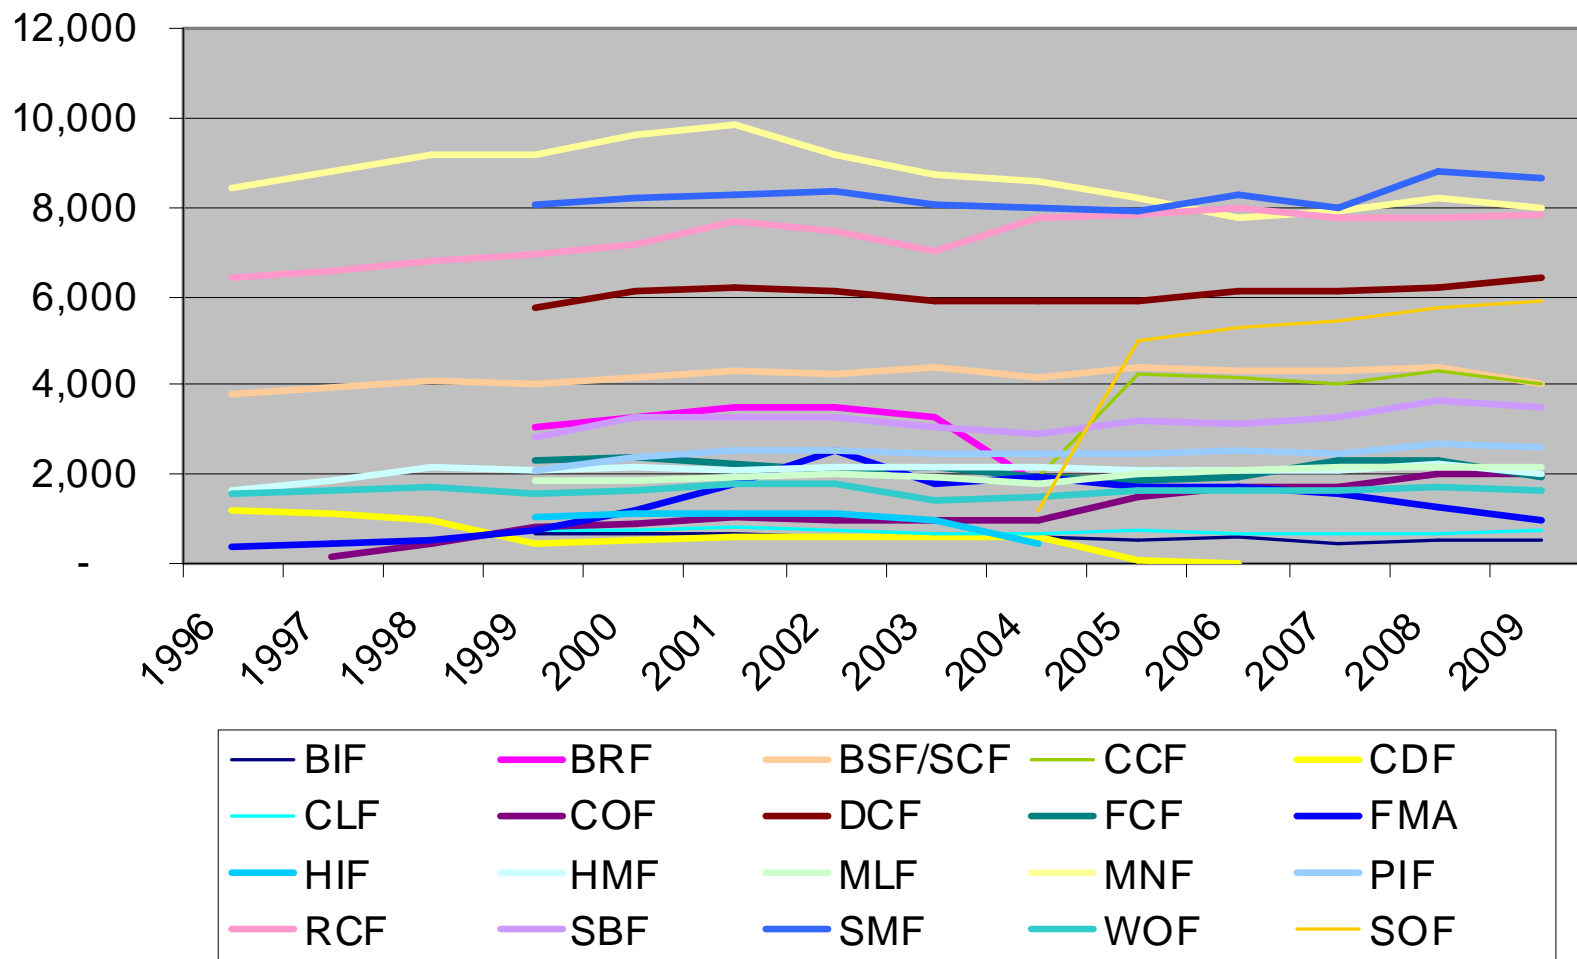

Multiyear Comparison

Total Number of Incidents

Multiyear Comparison

Law Enforcement Incidents

Multiyear Comparison

Fire Incidents

Multiyear Comparison

EMS Incidents

Multiyear Comparison

Public Works

Multiyear Comparison

Incidents by Fire Agency

Multiyear Comparison

Incidents by Law Agency

Multiyear Comparison

Number of Incoming Phone Calls

The 2008 number of incoming phone calls is estimated due to the replacement of the telephone system in June 2008.