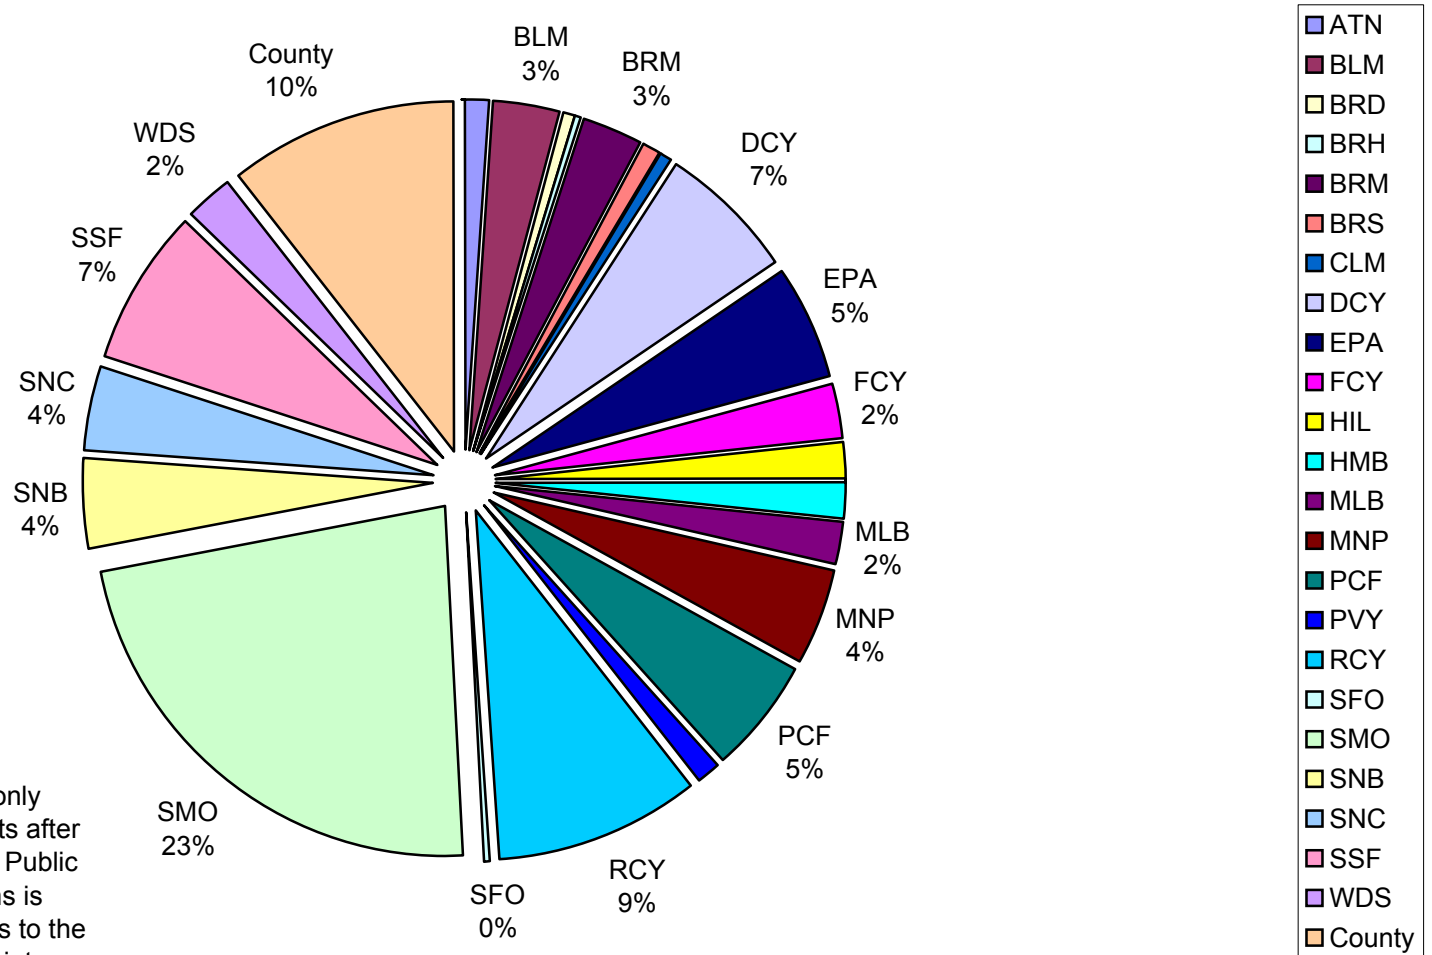

SPCA 3 YEAR SUMMARY

Disclaimer: This data only represents SPCA incidents after hours and holidays when Public Safety Communications is providing dispatch services to the Peninsula Humane Society.